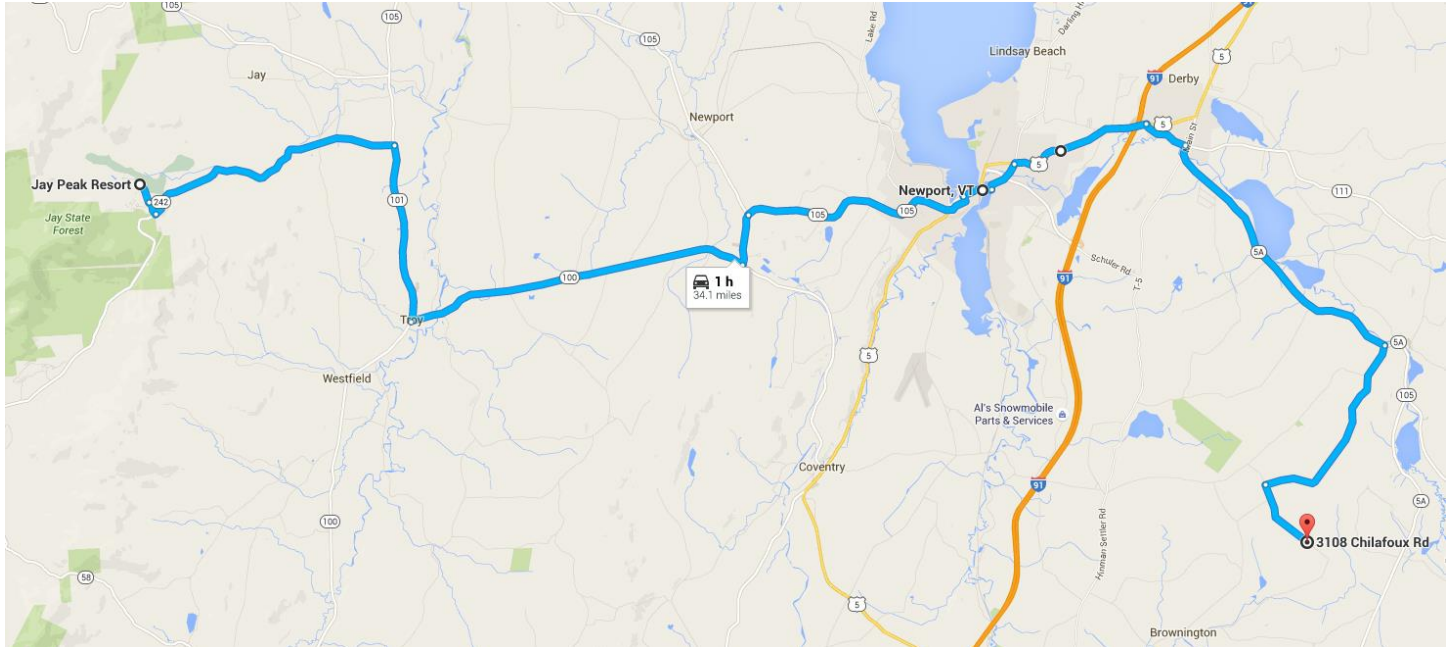

**VERMONT REINDEER FARM
DRIVING TOUR
SELF-DIRECTED**

AUCTIONS AND SHOWS

VERMONT REINDEER FARM DRIVING TOUR SELF-DIRECTED

Warning: Route contains approx. 5 miles of unpaved roads.

Route is suitable for most Porsche vehicles.

2 hrs round trip

**Jay Peak Resort
830 Jay Peak Rd.
Jay, VT 05859**

Head southeast on **Jay Peak Rd**
0.6 mi

Turn left onto **VT-242 E**
4.8 mi

Turn right onto **VT-101 S**
3.1 mi

Sharp left onto **VT-100 N**
6.0 mi

Turn left onto **VT-100 N/VT-105 Truck**
0.9 mi

Continue onto **VT-105 E**
4.3 mi

Turn right onto **US-5 N/Main St**
Continue to follow US-5 N
0.3 mi

Turn right onto **Railroad Square**

Head east on **Railroad Square toward Western Ave**
0.1 mi

Turn left at the 1st cross street onto **Western Ave**
0.6 mi

Turn right onto **US-5 N/E Main St**
Continue to follow US-5 N
2.5 mi

Turn right onto **West St**
0.8 mi

Turn right onto **VT-105 E/VT-5A S/Main St**
Continue to follow **VT-105 E/VT-5A S**
5.1 mi