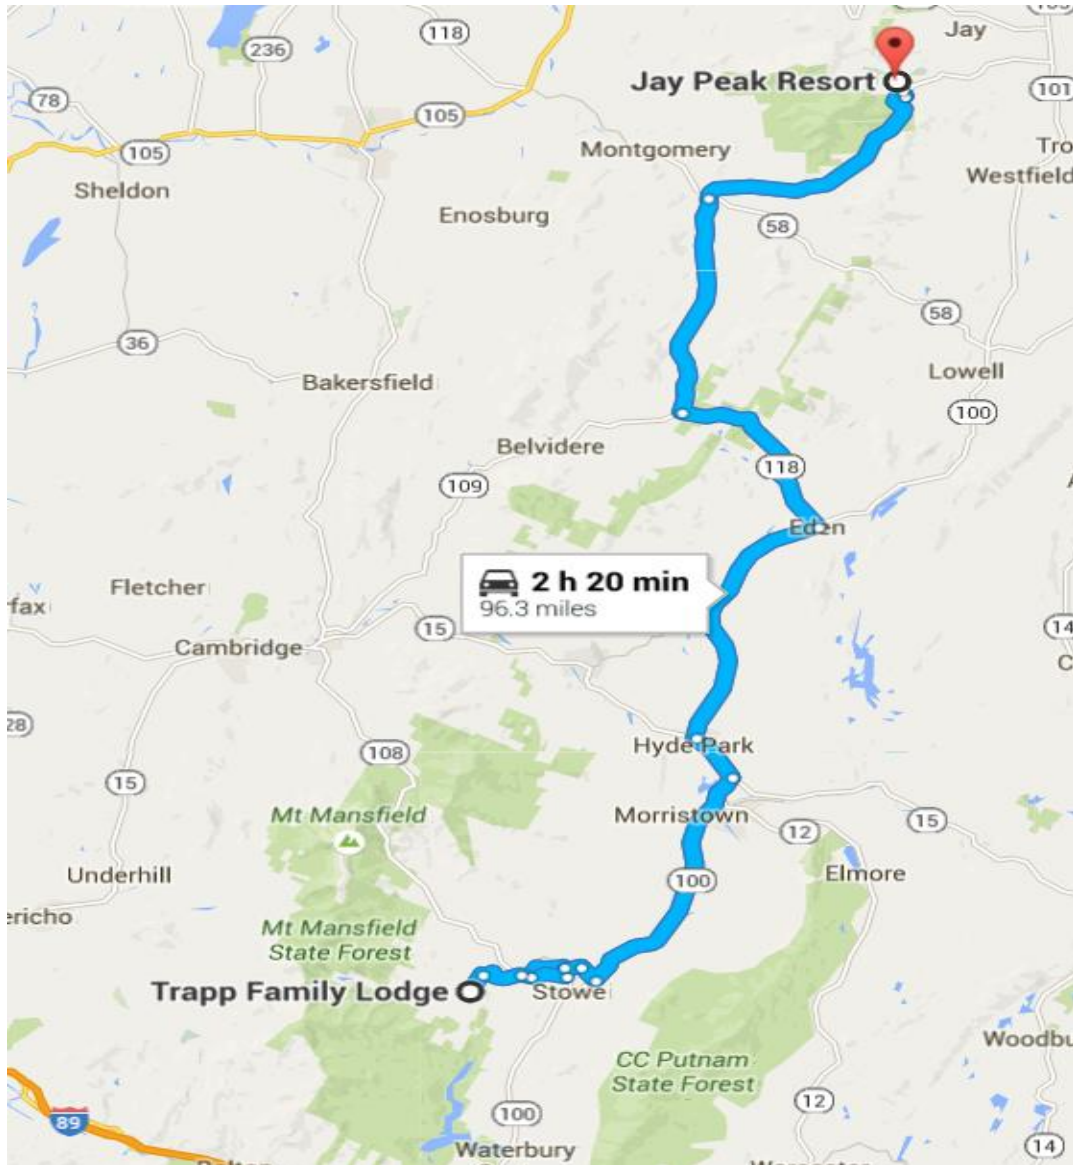

# TRAPP FAMILY LODGE DRIVING TOUR SELF-DIRECTED

**Round trip is 96.3 miles/2 hours 20 minutes**

**Jay Peak Resort  
830 Jay Peak Rd.  
Jay, VT 05859**

Follow **Jay Peak Rd** to **VT-242 W**

0.6 mi

Turn right onto **VT-242 W**

8.0 mi

Slight left onto **VT-118 S**

14.6 mi

Turn right onto **VT-100 S**

9.4 mi

At the traffic circle, take the 3rd exit onto **VT-100 S/VT-15 E**

1.8 mi

At the traffic circle, take the 1st exit onto **VT-100 S**

1 h 9 min (48.1 mi)

**Trapp Family Lodge**  
**700 Trapp Hill Road**  
**Stowe, VT 05672**

6.5 mi

Turn right to stay on **VT-118 N**

8.1 mi

Slight right onto **VT-242 E**

8.0 mi

Turn left onto **Jay Peak Rd**

0.6 mi

1 h 11 min (48.2 mi)