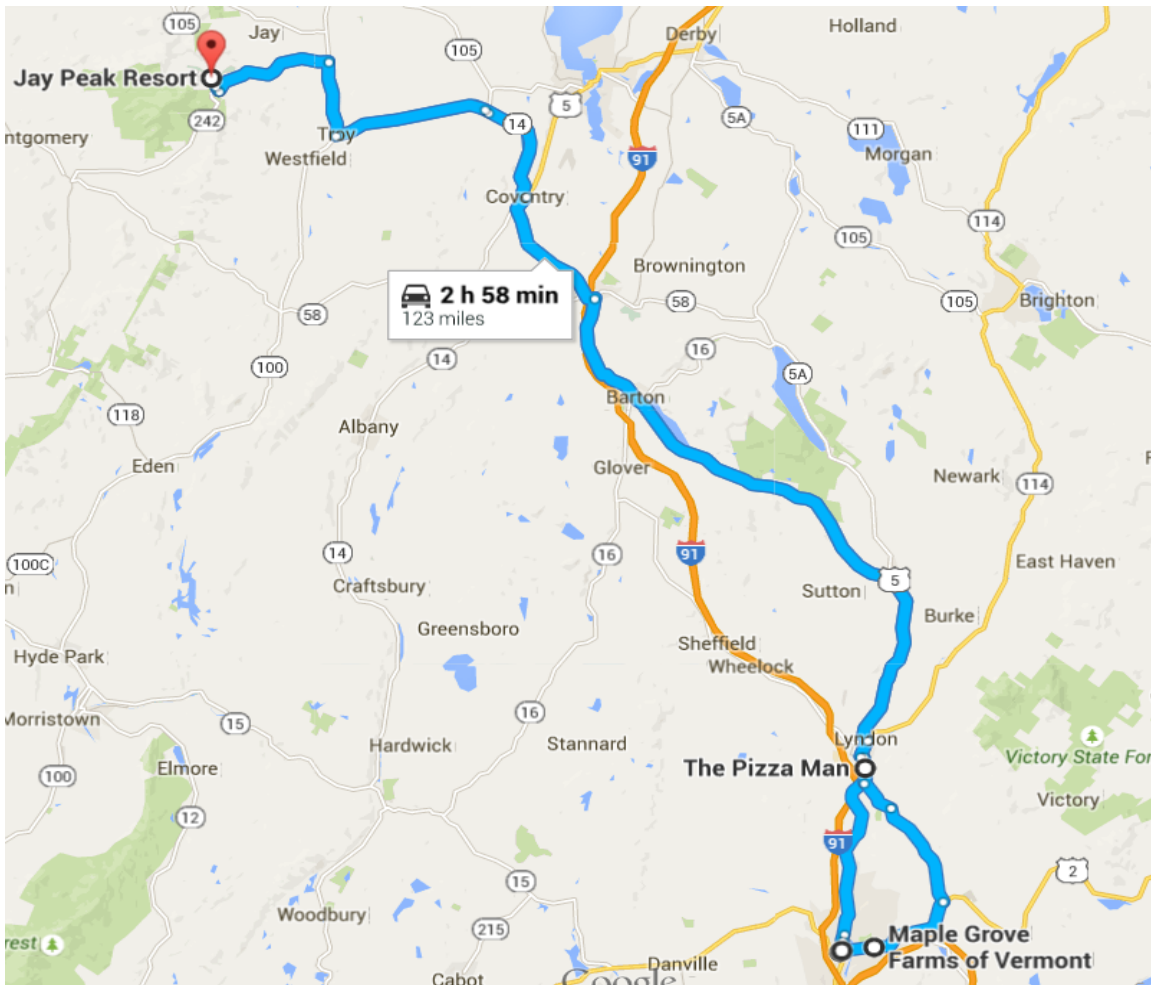

DIRECTIONS TO “THE PIZZA MAN”

**Jay Peak Resort
830 Jay Peak Rd.
Jay, VT 05859
3 hours round trip**

1. Head southeast on **Jay Peak Rd** toward VT-242

0.6 mi

2. Turn left onto **VT-242 E**

4.8 mi

3. Turn right onto **VT-101 S**

3.1 mi

4. Sharp left onto **VT-100 N**

6.0 mi

5. Continue straight onto **VT-105 Truck/VT-14 S**

4.6 mi

6. Turn right onto **US-5 S**

5.7 mi

7. In Orleans, VT, turn right onto **US-5 S/Barton Orleans Rd**

Continue to follow **US-5 S**

26.1 mi

8. Turn left onto **Depot St**

0.1 mi

9. Turn right onto **Broad St**

0.4 mi

The Pizza Man (PCA Kinda-Guy!)

663 Broad Street

5.7 mi

7. In Coventry, VT turn left onto **VT-105 W Truck/VT-14 N**

Continue to follow **VT-14 N**

4.8 mi

8. Continue straight onto **VT-100 S**

5.8 mi

9. In Troy, VT sharp right onto **VT-101 N**

3.1 mi