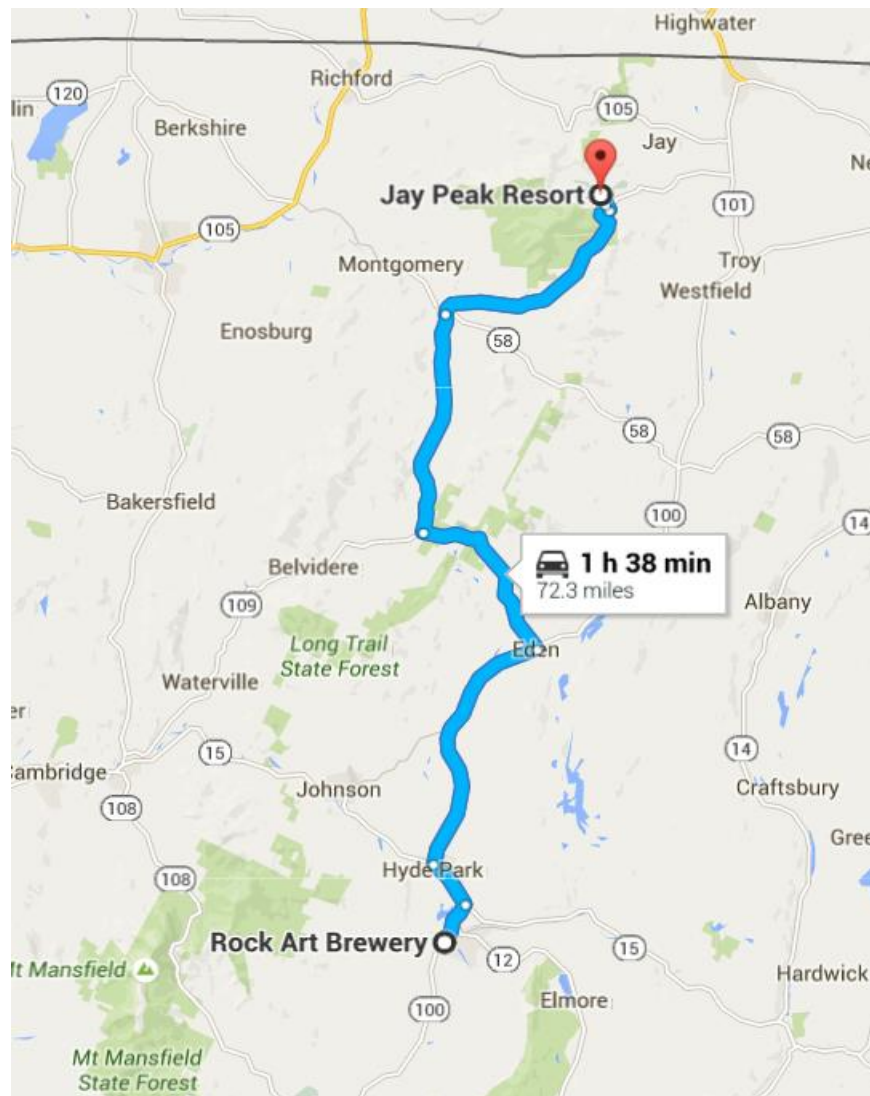

**ROCK ART BREWERY
DRIVING TOUR
SELF-DIRECTED**

AUCTIONS AND SHOWS

ROCK ART BREWERY DRIVING TOUR SELF-DIRECTED

Tour is suitable for all Porsche vehicles.

1 hr 38 minutes round trip/72.3 miles

Jay Peak Resort
830 Jay Peak Rd.
Jay, VT 05859

1. Head southeast on **Jay Peak Rd** toward VT-242.
0.6 mi

2. Turn right onto **VT-242 E**
8 mi

3. Slight left onto VT-118 S
14.6 mi

4. Turn right onto VT-100 S
9.4 mi

5. At the traffic circle, take the 3rd exit onto VT-100 S/VT-15 E
1.8 mi

6. At the traffic circle, take the 1st exit onto VT-100 S
1.1 mi

7. Turn left onto **Historic Rte. 100**

Rock Art Brewery
632 LaPorte Road / Route 100
Morrisville, VT 05661
802-888-9400

ROCK ART BREWERY

DRIVING DIRECTIONS BACK TO JAY PEAK RESORT

Rock Art Brewery
632 LaPorte Road / Route 100
Morrisville, VT 05661

1. Head west on Historic Rte. 100
0.1 mi

2. Turn right onto VT-100 N
1.6 mi

3. At the traffic circle, take the 2nd exit onto VT-100 N/VT-15 W
1.8 mi