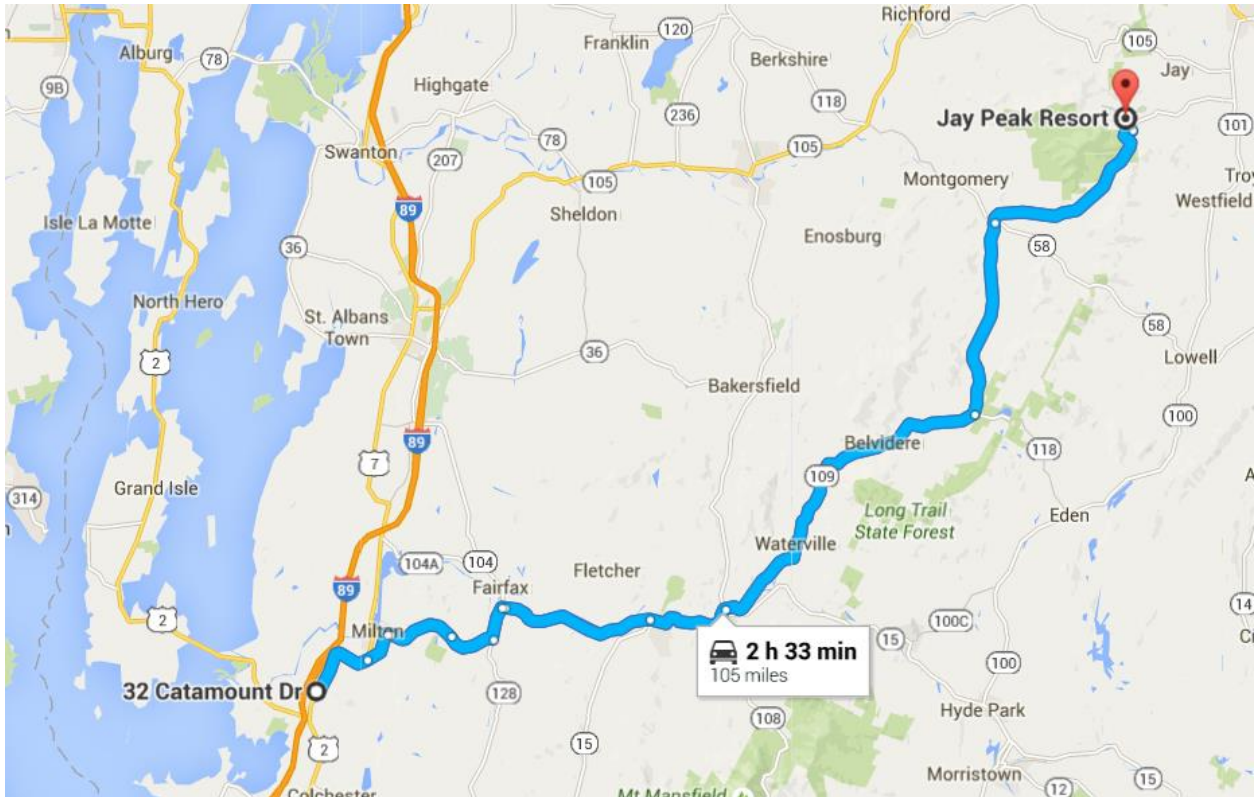

**RENLINE
DRIVING TOUR
SELF-DIRECTED**

AUCTIONS AND SHOWS

RENNLINE DRIVING TOUR SELF-DIRECTED

1 hour 17 minutes each way

Jay Peak Resort
830 Jay Peak Rd.
Jay, VT 05859

Head southeast on **Jay Peak Rd**

0.6 mi

Turn right onto **VT-242 W**

8.0 mi

Slight left onto **VT-118 S**

8.0 mi

Turn right onto **VT-109**

14.7 mi

At stop sign, turn left onto **VT-108 S**

0.4 mi

At the traffic circle, take the 1st exit onto **VT-15 W/VT-108**

Continue to follow **VT-15 W**

3.3 mi

Slight right onto **VT-104 N**

6.4 mi

Slight left onto **McNall Rd**

0.1 mi

Turn left at the 1st cross street onto **VT-128 S**

1.4 mi

At stop sign, slight left onto **US-7 S**

3.1 mi

Turn right onto **Catamount Dr**

Destination will be on the left

0.2 mi

1 h 15 min (52.6 mi)

RENLINE
32 Catamount Dr
Milton, VT 05468