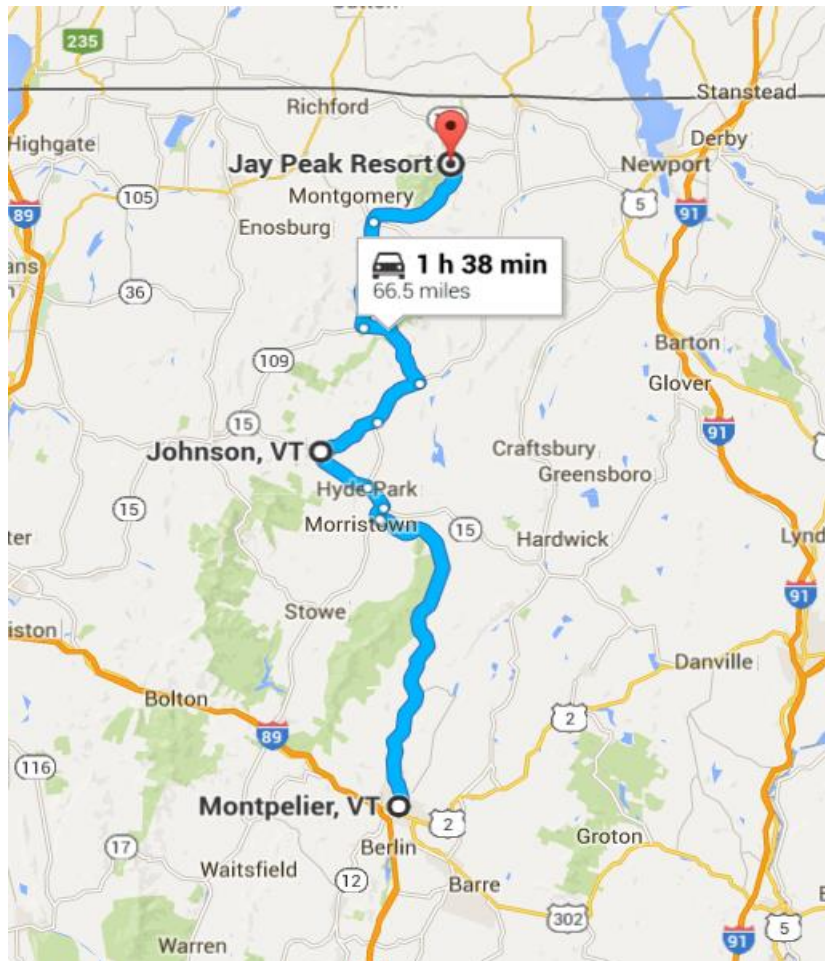

0.5 mi

6. Slight right onto **VT-14 S**

5.1 mi

Continue on **VT-14 S / VT-58 E**

7. In Irasburg, VT, turn right onto **VT-14 S**

19.4 mi

8. Turn right onto **US-2 W**

4.9 mi

9. At the traffic circle, take the 1st exit onto **River St (US-2 W)**

1.2 mi

10. Continue onto **Berlin St (US-2 W)**

0.6 mi

11. Turn right onto **Main St (VT-12)** Cross the river

0.2 mi

Montpelier, VT

ROUTE INSTRUCTIONS BACK TO JAY PEAK RESORT

Montpelier, VT

Head northeast on **Main St**

0.3 mi

At the traffic circle, take the 2nd exit onto **Spring St** (You will cross the Winooski River)
0.1 mi

Turn right onto **VT-12 N/Elm St/Worcester Branch Rd**

Continue to follow **VT-12 N**

25.9 mi

In Morrisville, VT, at stop sign turn right onto **Portland St** (After Green Dragon Restaurant)
0.1 mi

Turn left onto **Bridge St** (Before Shell gasoline station.)
0.2 mi