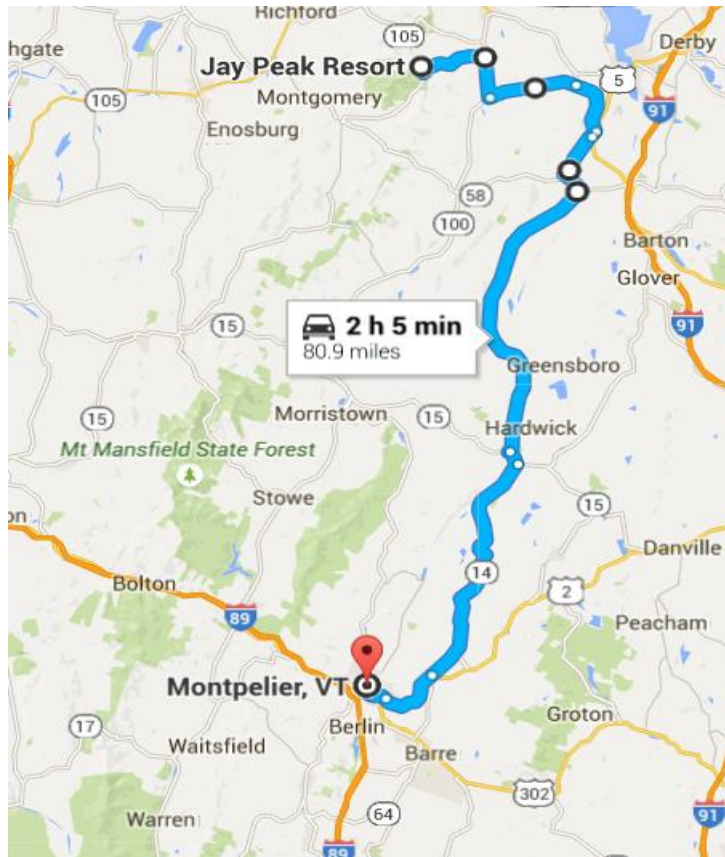

**MONTPELIER, VT
DRIVING TOUR
SELF-DIRECTED**

AUCTIONS AND SHOWS

MONTPELIER, VT DRIVING TOUR SELF-DIRECTED

2 hrs. 5 minutes /81 miles

Jay Peak Resort
830 Jay Peak Rd.
Jay, VT 05859

1. Head southeast on **Jay Peak Rd** toward **VT-242 E**

0.6 mi

2. Turn left onto **VT-242 E**

4.8 mi

3. Turn right onto **VT-101 S**

3.1 mi

4. Sharp left onto **VT-100 N**

6.0 mi

5. In Coventry, VT, turn right onto **US-5 S**

9. At the traffic circle, take the 1st exit onto **River St (US-2 W)**

1.2 mi

10. Continue onto **Berlin St (US-2 W)**

0.6 mi

11. Turn right onto **Main St (VT-12)** Cross the river

0.2 mi

Montpelier, VT

ROUTE INSTRUCTIONS BACK TO JAY PEAK RESORT

Montpelier, VT

Head northeast on **Main St**

0.3 mi

At the traffic circle, take the 2nd exit onto **Spring St** (You will cross the Winooski River)
0.1 mi

Turn right onto **VT-12 N/Elm St/Worcester Branch Rd**