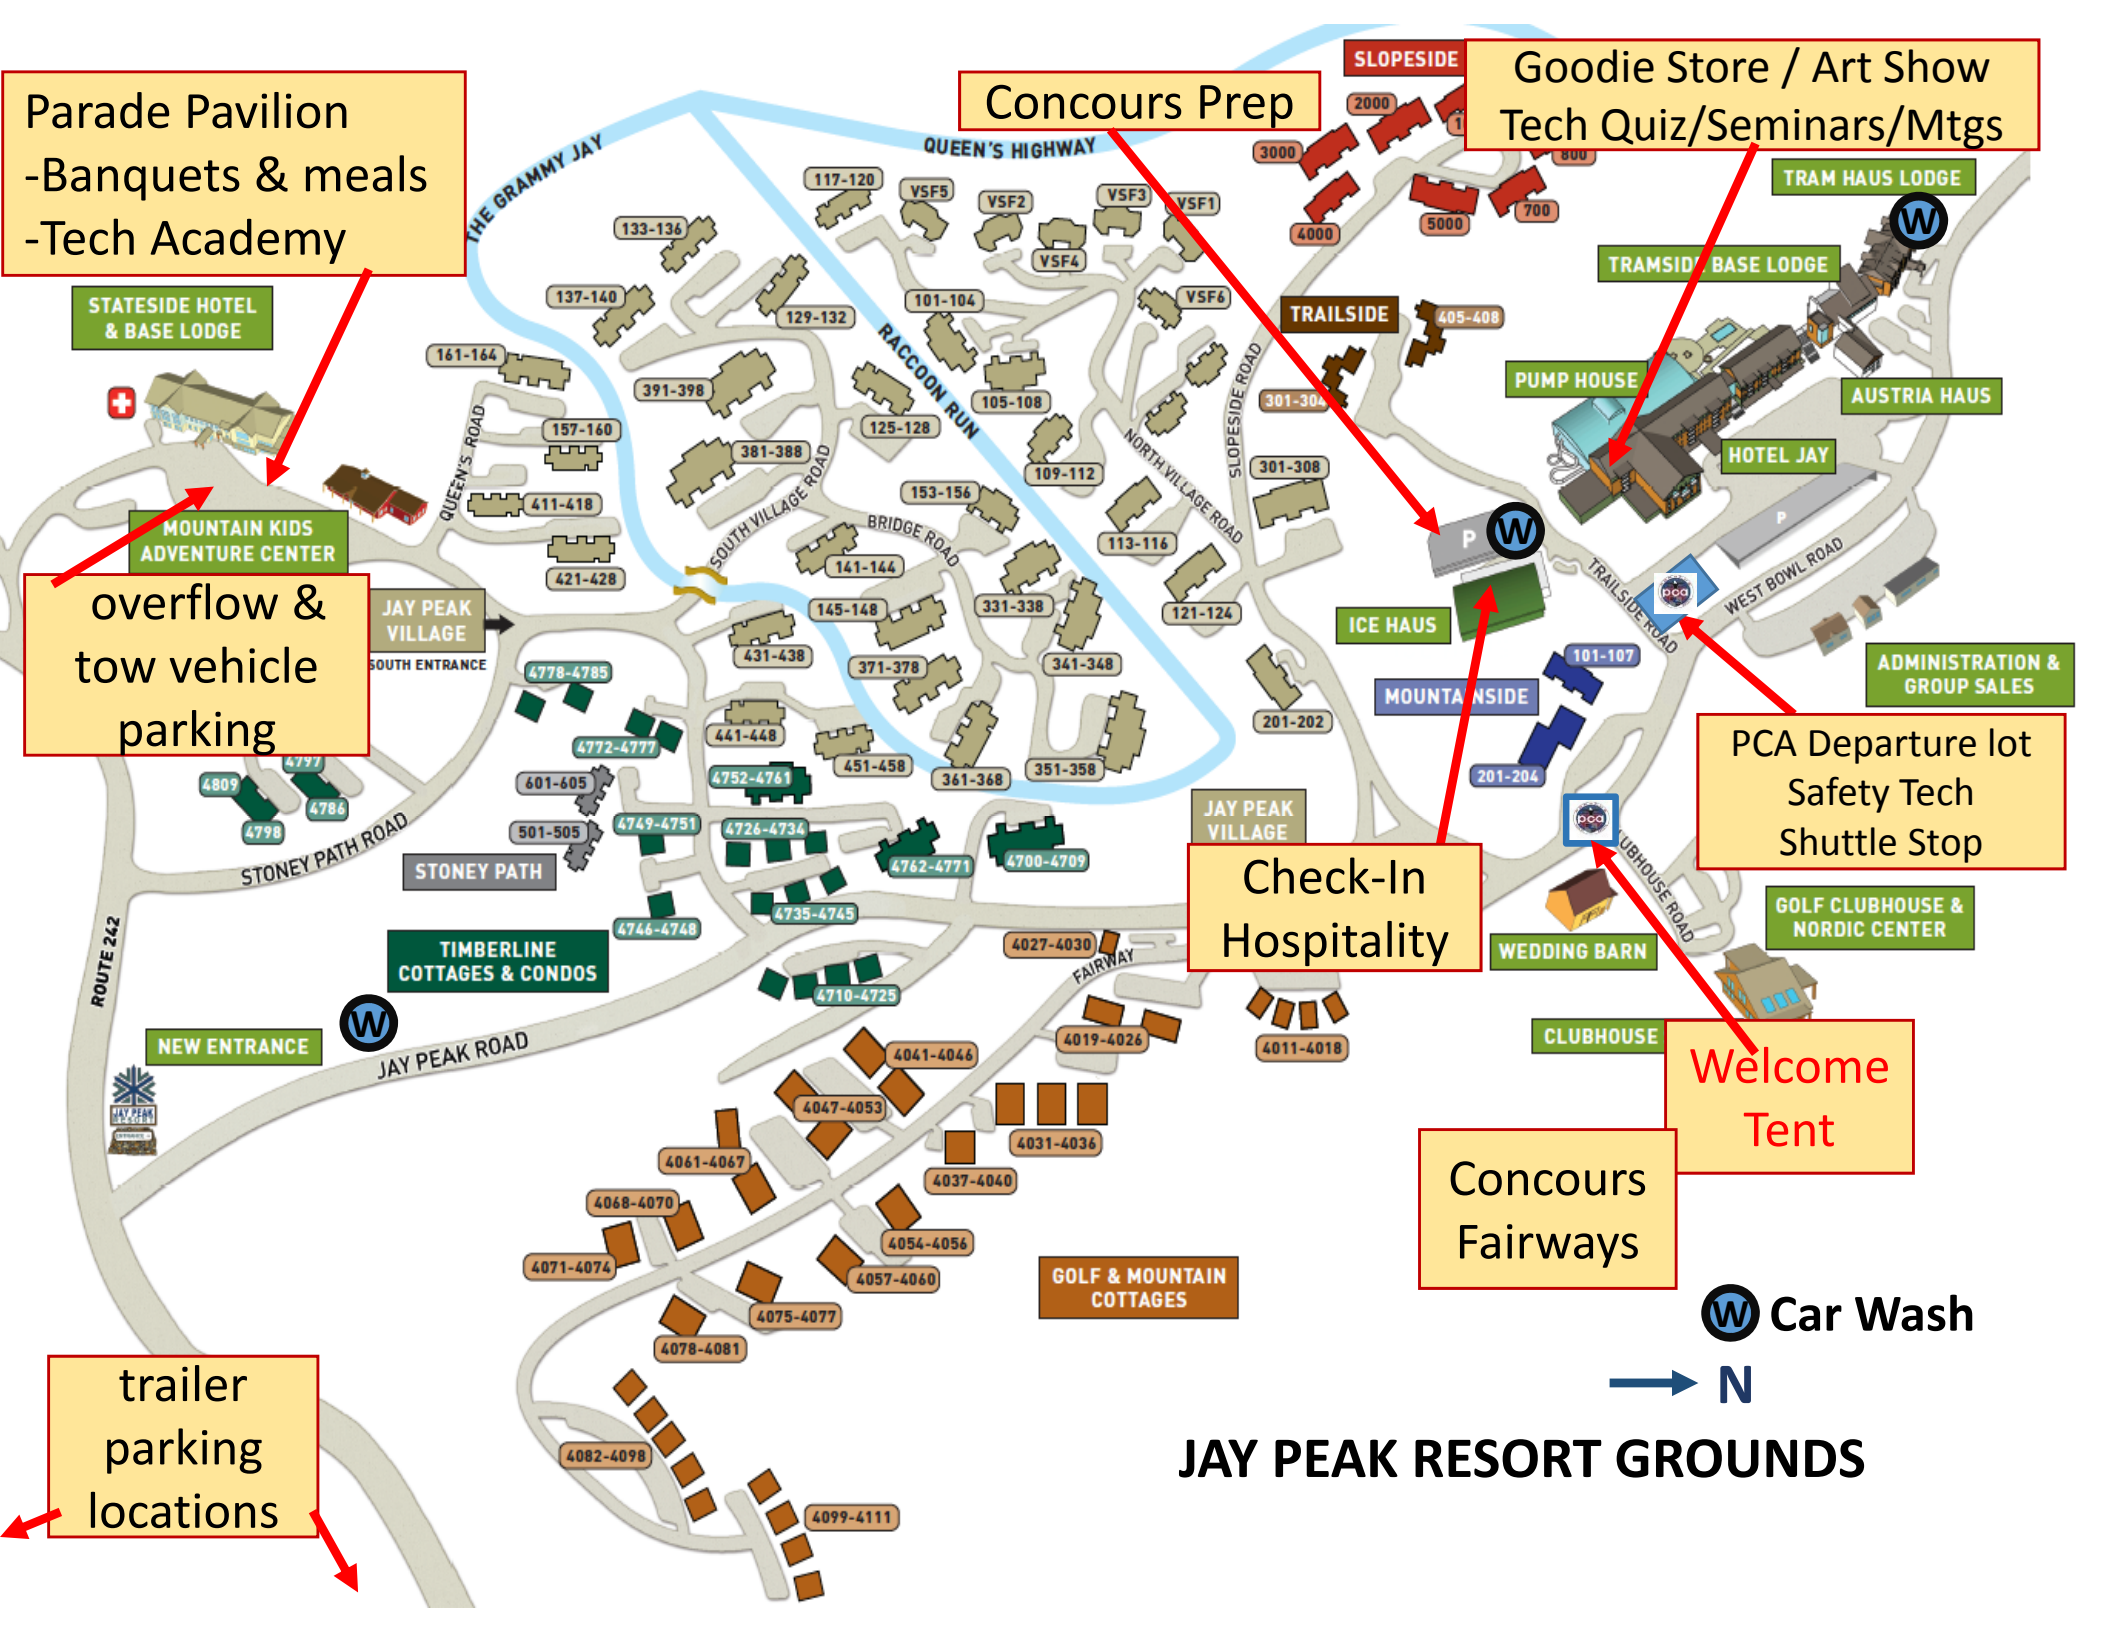

Parade Pavilion
-Banquets & meals
-Tech Academy

Concours Prep

Goodie Store / Art Show
Tech Quiz/Seminars/Mtgs

overflow &
tow vehicle
parking

Check-In
Hospitality

PCA Departure lot
Safety Tech
Shuttle Stop

Welcome
Tent

Concours
Fairways

trailer
parking
locations

Car Wash

JAY PEAK RESORT GROUNDS